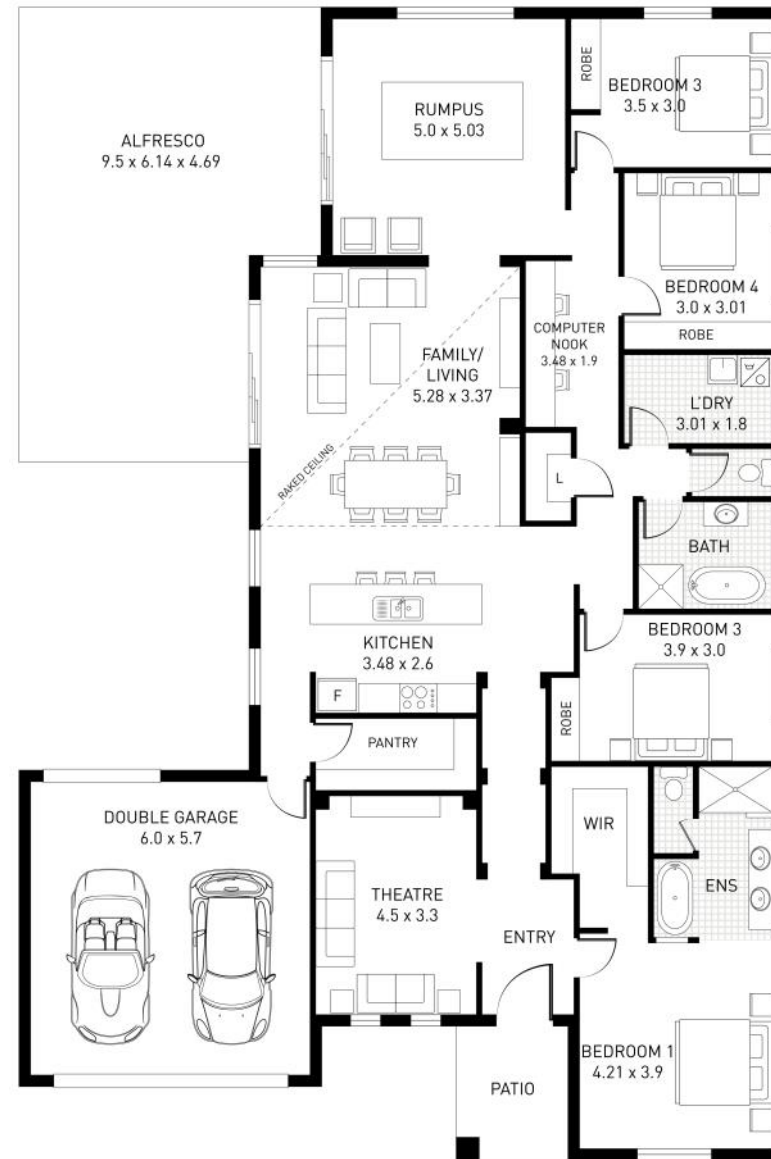

The Dain ³¹⁷

Single Storey

SIMONE
QUALITY . DESIGN . TRUST HOMES

4  2  2 

The Dain³¹⁷

Single Storey

The Dain is great for the outdoor living family. Perfect for families with modern style, The Dain suits bigger families that still want to live on a single storey. Featuring an oversized terrace and lots of 'wow', The Dain aims to please.

Home Dimensions

Total home width: 15.54m

Total home depth: 21.12m

Key Features:

- 4 bedrooms
- 2 bathrooms
- Double Garage / Drive through
- Oversize Alfresco

Dimensions

Ground Floor 222.53 Sqm

Garage 38.36 Sqm

Alfresco 50.39 Sqm

Patio 5.78 Sqm

Total Area 317.06 Sqm (34.13 Sq's)

☎ 02 4647 2122

@ info@simonehomes.com.au

📶 simonehomes.com.au

✉ PO BOX 811, Narellan NSW 2567