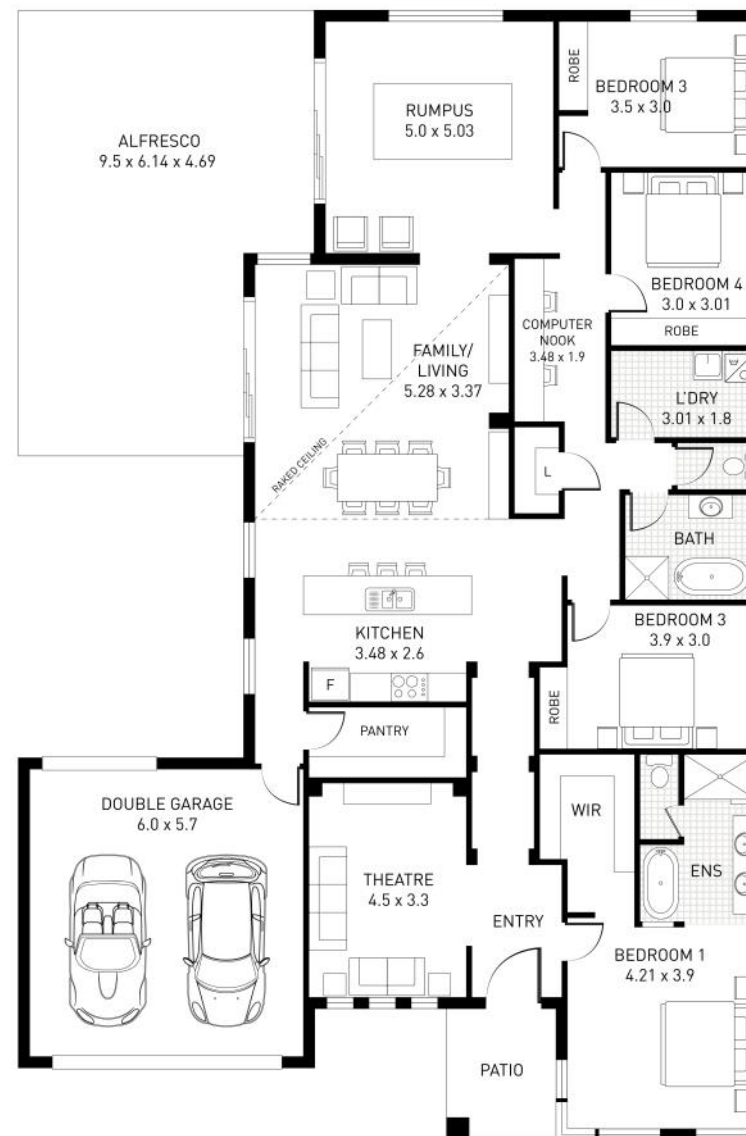

The Dain

317.1
Single Storey

SIMONE
QUALITY . DESIGN . TRUST HOMES

4  2  2 

The Dain ^{317.1}

Single Storey

The Dain is great for the outdoor living family. Perfect for families with modern style, The Dain suits bigger families that still want to live on a single storey. Featuring an oversized terrace and lots of 'wow', The Dain aims to please.

Home Dimensions

Total home width: 15.54m

Total home depth: 21.12m

Key Features:

- 4 bedrooms
- 2 bathrooms
- Double Garage / Drive through
- Oversize Alfresco

Dimensions

Ground Floor 222.53 Sqm

Garage 38.36 Sqm

Alfresco 50.39 Sqm

Patio 5.78 Sqm

Total Area 317.06 Sqm (34.13 Sq's)

📞 02 4647 2122

@ info@simonehomes.com.au

📶 simonehomes.com.au

✉️ PO BOX 811, Narellan NSW 2567