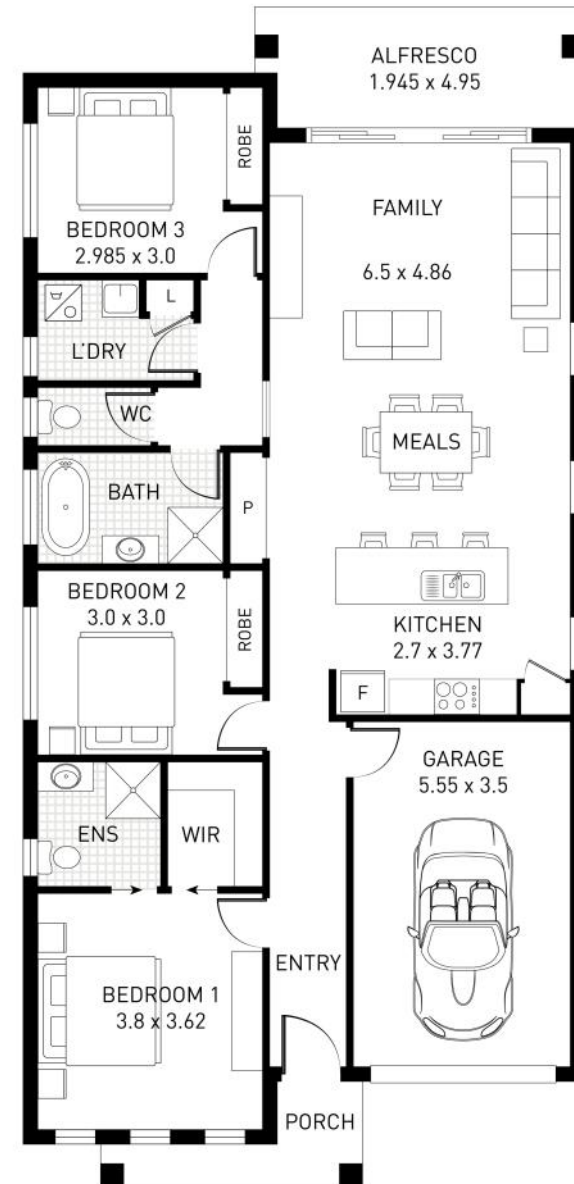

The Lady Elliot ¹⁵⁸

Single Storey—Classic Façade

SIMONE
QUALITY . DESIGN . TRUST HOMES

3  2  1 

The Lady Elliot 158

Single Storey

The Lady Elliot 158 is perfect for first-time home-buyers or investment buyers, looking for a stylish and modern home. The Lady Elliot 158 is affordable, compact and fits well on small or narrow blocks.

Home Dimensions

Total home width: 9.75m

Total home depth: 20.15m

Key Features:

- 3 bedrooms
- 2 bathrooms
- 1 ¹/₄ Garage
- Raked Ceiling
- Alfresco

Dimensions

Ground Floor 124.72 Sqm

Garage 21.6 Sqm

Alfresco 7.61 Sqm

Porch 4.31 Sqm

Total Area 158.25 Sqm (17.03 Sq's)

📞 02 4647 2122

@ info@simonehomes.com.au

📶 simonehomes.com.au

✉️ PO BOX 811, Narellan NSW 2567