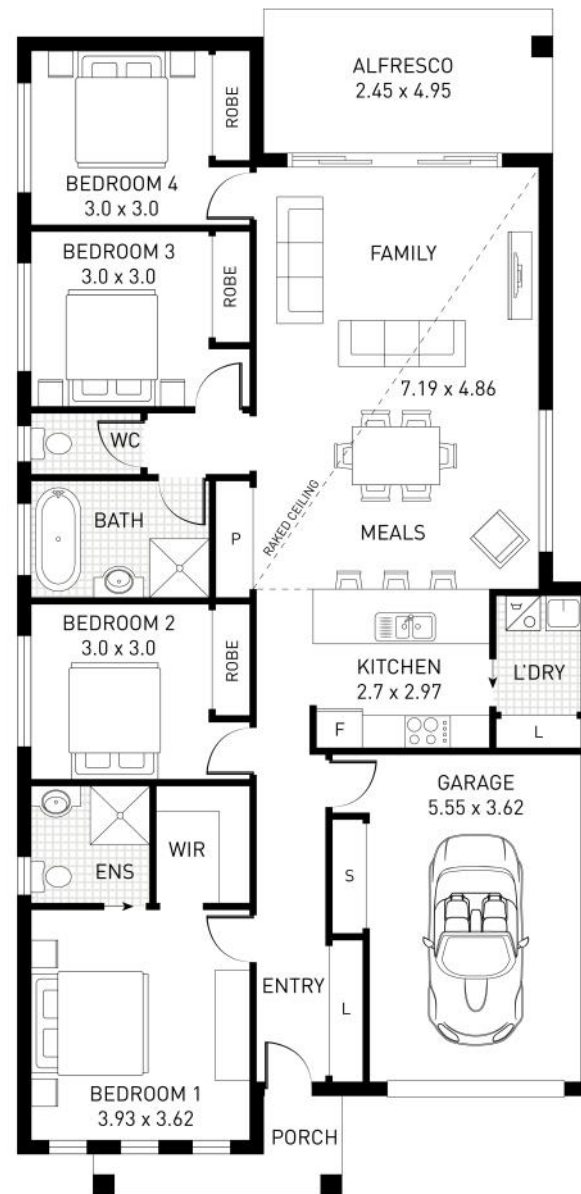

The Lady Elliot¹⁷⁷

Single Storey—Grove Façade

SIMONE
QUALITY . DESIGN . TRUST HOMES

4  2  1 

The Lady Elliot 177

Single Storey

The Lady Elliot 177 is perfect for first-time home-buyers or investment buyers who are looking for a stylish and modern home. The Lady Elliot 177 is affordable, compact and fits well on small or narrow blocks.

Home Dimensions

Total home width: 9.75m

Total home depth: 20.15m

Key Features:

- 4 bedrooms
- 2 bathrooms
- 1 ¹/₄ Garage
- Raked Ceiling
- Alfresco

Dimensions

Ground Floor 139.23 Sqm

Garage 23.97 Sqm

Alfresco 9.90 Sqm

Porch 4.31 Sqm

Total Area 177.41 Sqm (19.10 Sq's)

☎ 02 4647 2122

@ info@simonehomes.com.au

📶 simonehomes.com.au

✉ PO BOX 811, Narellan NSW 2567