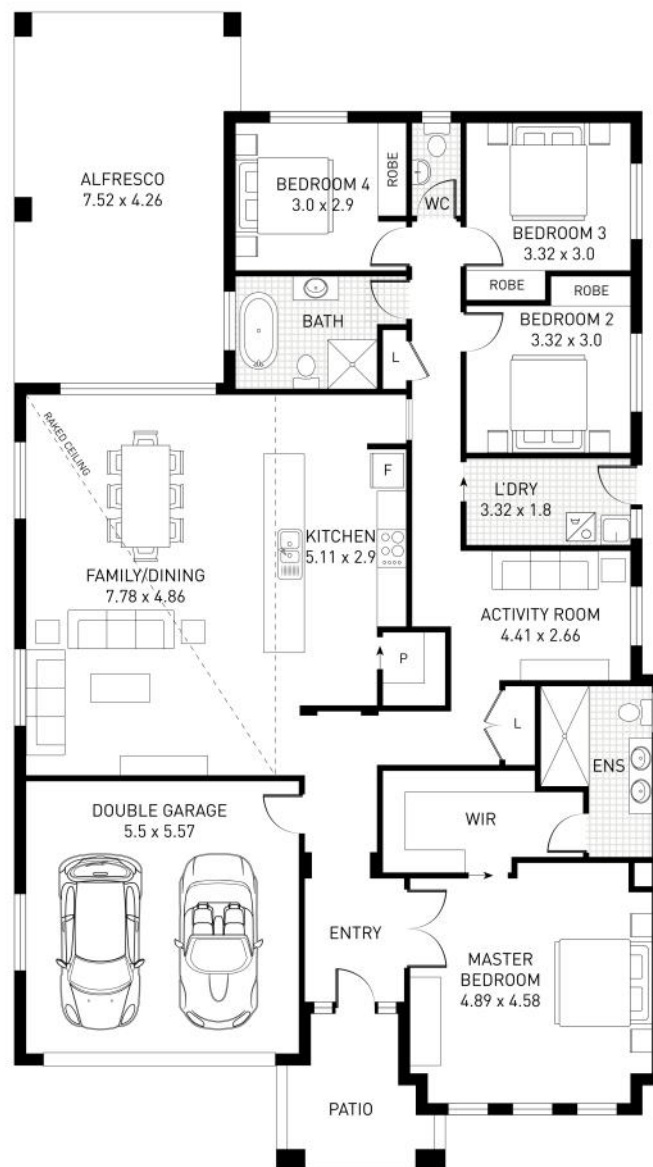

The Barrington²⁷⁰

Single Storey—Traditional Façade

SIMONE
QUALITY . DESIGN . TRUST HOMES

4  2  2 

The Barrington ²⁷⁰

Single Storey

The Barrington home suits families who appreciate space. Featuring large alfresco areas, open living and separate bathroom areas; The Barrington is perfect for growing families and teens.

Home Dimensions

Total home width: 12.74m

Total home depth: 21.36m

Key Features:

- 4 bedrooms
- 2 bathrooms
- Double Garage
- Activity Room
- Separate Bedroom Area
- Large Alfresco
- Raked Ceiling

Dimensions

Ground Floor 196.12 Sqm

Garage 33.55 Sqm

Alfresco 32.73 Sqm

Patio 8.26 Sqm

Total Area 270.66 Sqm (29.12 Sq's)

☎ 02 4647 2122

@ info@simonehomes.com.au

📶 simonehomes.com.au