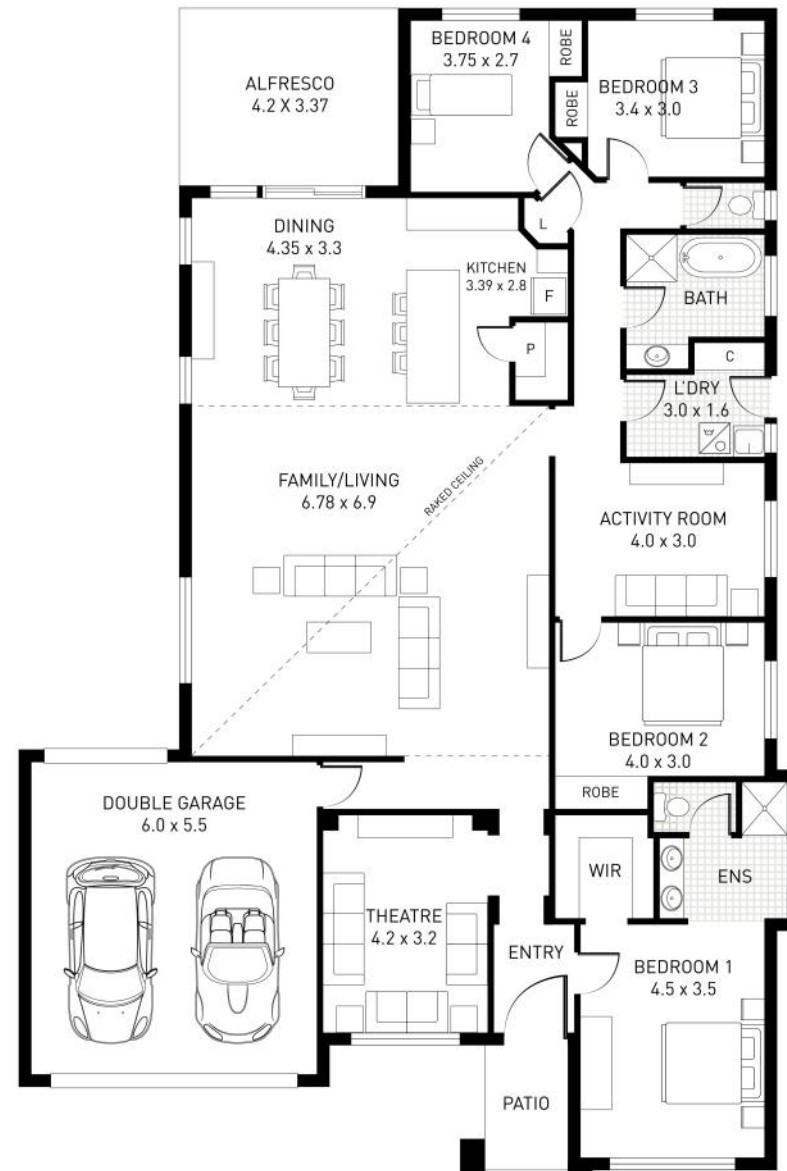

The Barossa ²⁷⁴

Single Storey – Traditional Façade

SIMONE
QUALITY . DESIGN . TRUST HOMES

4  2  2 

The Barossa²⁷⁴

Single Storey

The Barossa is an excellent home for the family who love to entertain. This home has something for everyone, from the modern aesthetics, to open plan living; The Barossa is 'easy-living'..

Home Dimensions

Total home width: 14.54m

Total home depth: 22.31m

Key Features:

- 4 bedrooms
- 2 bathrooms
- Double Garage
- Theatre Room
- Raked Ceiling
- Open Plan Design

Dimensions

Ground Floor 215.05 Sqm

Garage 37.49 Sqm

Alfresco 17.65 Sqm

Patio 3.88 Sqm

Total Area 274.07 Sqm (29.51 Sq's)

☎ 02 4647 2122

@ info@simonehomes.com.au

📶 simonehomes.com.au

✉ PO BOX 811, Narellan NSW 2567