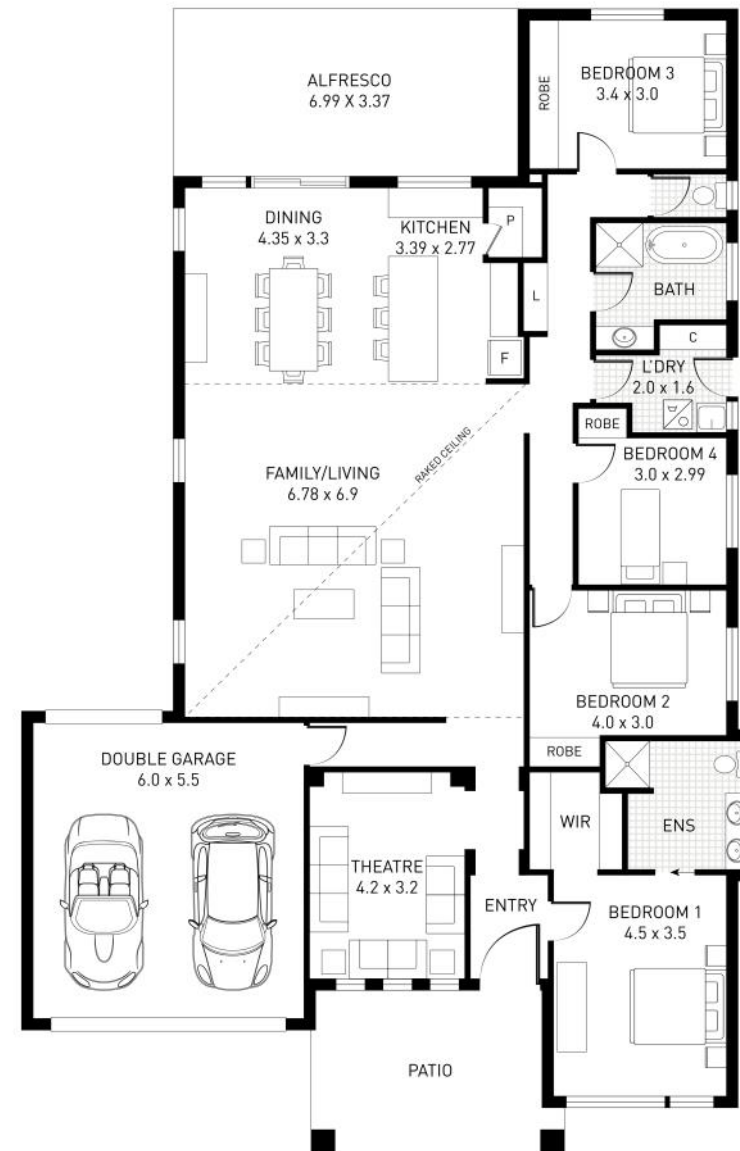

The Barossa ²⁷⁶

Single Storey—Classic Façade

SIMONE
QUALITY . DESIGN . TRUST HOMES

4  2  2 

The Barossa²⁷⁶

Single Storey

The Barossa is an excellent home for the family who love to entertain. This home has something for everyone, from the modern aesthetics, to open plan living; The Barossa is 'easy-living'..

Home Dimensions

Total home width: 14.54m

Total home depth: 22.31m

Key Features:

- 4 bedrooms
- 2 bathrooms
- Double Garage
- Theatre Room
- Raked Ceiling
- Open Plan Design

Dimensions

Ground Floor 210.10 Sqm

Garage 36.65 Sqm

Alfresco 23.55 Sqm

Patio 15.40 Sqm

Total Area 276.70 Sqm (29.78 Sq's)

☎ 02 4647 2122

@ info@simonehomes.com.au

📶 simonehomes.com.au

✉ PO BOX 811, Narellan NSW 2567