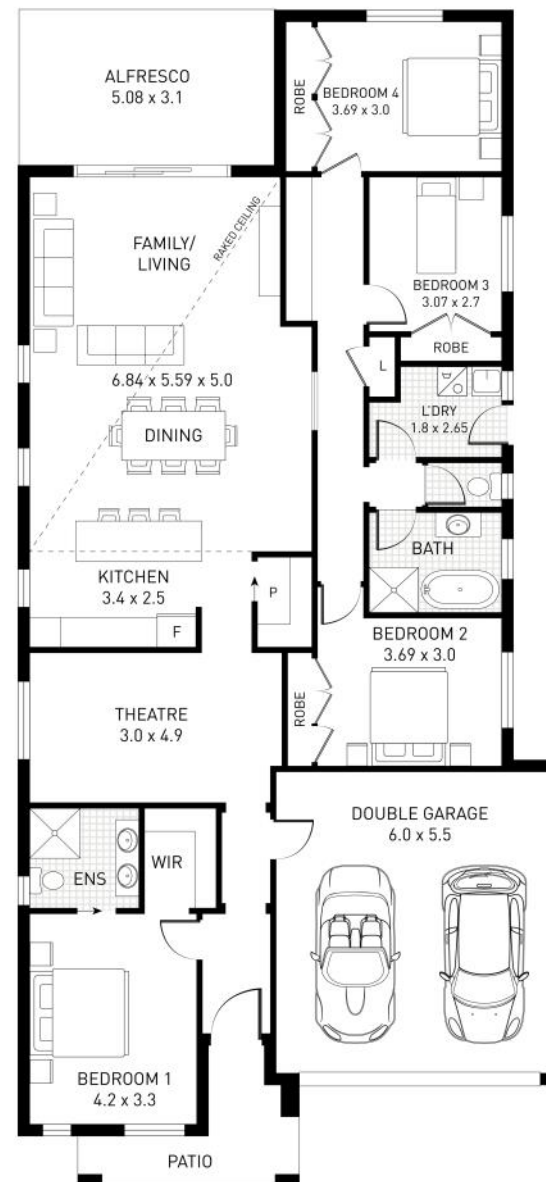

The Arthur ²²⁰

Single Storey – Traditional Façade

SIMONE
QUALITY . DESIGN . TRUST HOMES

4  2  2 

The Arthur ²²⁰

Single Storey

The Arthur is perfect for first-time home-buyers or investment buyers with an eye for style. The Arthur is affordable, compact and stylish.

Home Dimensions

Total home width: 10.97m

Total home depth: 22.38m

Key Features:

- 4 bedrooms
- 2 bathrooms
- Double Garage / Drive through
- Raked Ceiling
- Alfresco Dining

Dimensions

Ground Floor	168.14 Sqm
Garage	36.16 Sqm
Alfresco	15.70 Sqm
Total Area	220.00 Sqm (23.84 Sq's)