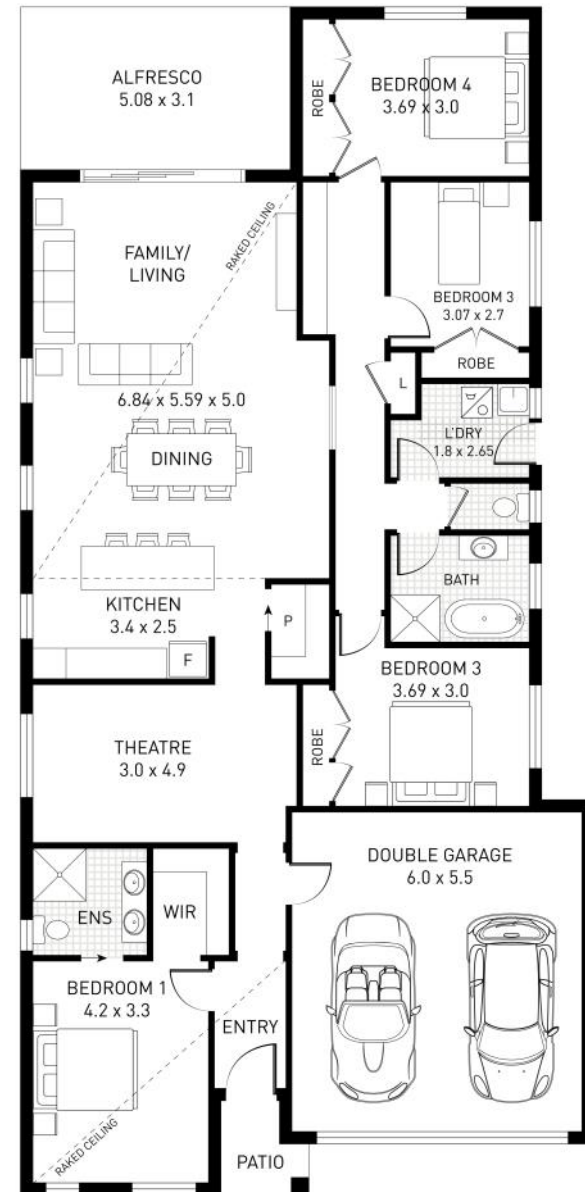

The Arthur ²¹⁹

Single Storey—Modern Façade

SIMONE
QUALITY . DESIGN . TRUST HOMES

4  2  2 

The Arthur ²¹⁹

Single Storey

The Arthur is perfect for first-time home-buyers or investment buyers with an eye for style. The Arthur is affordable, compact and stylish.

Home Dimensions

Total home width: 10.97m

Total home depth: 22.38m

Key Features:

- 4 bedrooms
- 2 bathrooms
- Double Garage / Drive through
- Raked Ceiling
- Alfresco Dining

Dimensions

Ground Floor	166.06 Sqm
Garage	36.16 Sqm
Alfresco	17.04 Sqm
Total Area	219.26 Sqm (23.60 Sq's)