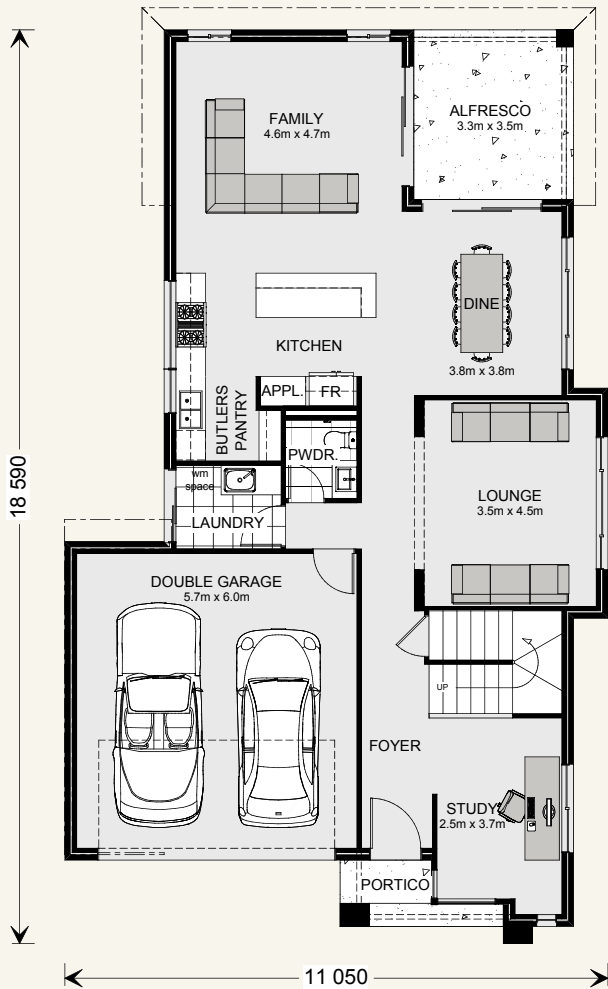

Features:

- + Six bedrooms, five bathrooms
- + Entertainer's kitchen with butler's pantry
- + Spacious open-plan living
- + Games room, formal lounge and study

Get in touch today!
Call 132 789 or visit gjjardner.com.au

G.J. Gardner. HOMES

Manhattan 248.

Suits standard lot width: 12.5m +

Floor sizes - Resort Façade

Living:	193.0 m ²	Portico:	2.9 m ²
Garage:	37.5 m ²	Void:	5.9 m ²
Alfresco:	9.0 m ²	Total:	248.3 m²

Manhattan 275.

Suits standard lot width: 12.5m +

Floor sizes - Resort Façade

Living:	217.3 m ²	Portico:	3.2 m ²
Garage:	37.1 m ²	Void:	6.0 m ²
Alfresco:	11.2 m ²	Total:	274.8 m²

Manhattan 318.

Suits standard lot width: 12.5m +

Floor sizes - Resort Façade

Living:	259.8 m ²	Portico:	3.7 m ²
Garage:	35.8 m ²	Void:	6.5 m ²
Alfresco:	11.7 m ²	Total:	317.5 m²

Manhattan 440.

Suits standard lot width: 14m +

Floor sizes - Resort Façade

Living:	376.6 m ²	Porch:	5.8 m ²
Garage:	37.1 m ²	Void:	5.5 m ²
Alfresco:	15.2 m ²	Total:	440.2 m²