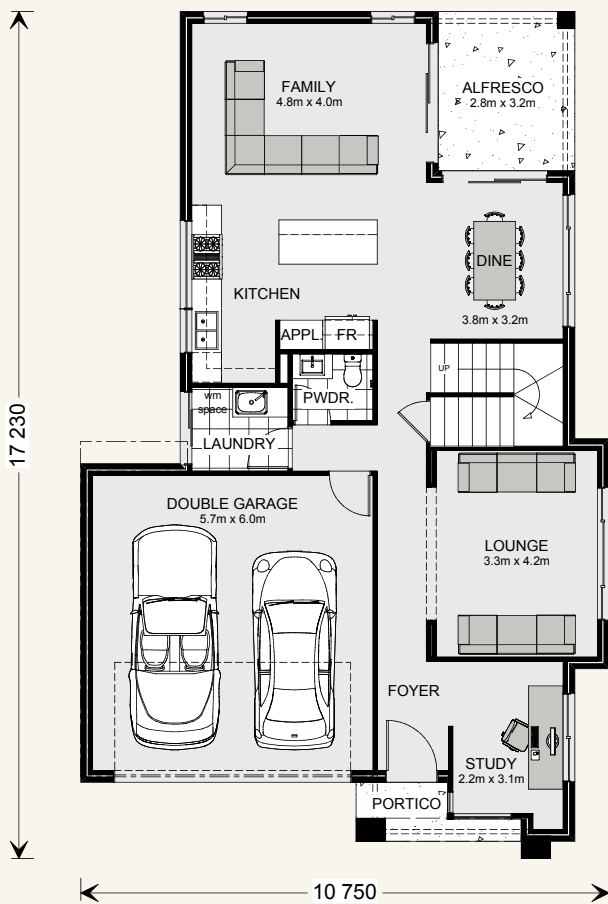

Features:

- + Six bedrooms, five bathrooms
- + Entertainer's kitchen with butler's pantry
- + Spacious open-plan living
- + Games room, formal lounge and study

Get in touch today!
Call 132 789 or visit gjjardner.com.au

G.J. Gardner. HOMES

Manhattan 248.

Suits standard lot width: 12.5m +

Floor sizes - Resort Façade

Living:	193.0 m ²	Portico:	2.9 m ²
Garage:	37.5 m ²	Void:	5.9 m ²
Alfresco:	9.0 m ²	Total:	248.3 m²

Manhattan 275.

Suits standard lot width: 12.5m +

Floor sizes - Resort Façade

Living:	217.3 m ²	Portico:	3.2 m ²
Garage:	37.1 m ²	Void:	6.0 m ²
Alfresco:	11.2 m ²	Total:	274.8 m²

Manhattan 318.

Suits standard lot width: 12.5m +

Floor sizes - Resort Façade

Living:	259.8 m ²	Portico:	3.7 m ²
Garage:	35.8 m ²	Void:	6.5 m ²
Alfresco:	11.7 m ²	Total:	317.5 m²

Manhattan 440.

Suits standard lot width: 14m +

Floor sizes - Resort Façade

Living:	376.6 m ²	Porch:	5.8 m ²
Garage:	37.1 m ²	Void:	5.5 m ²
Alfresco:	15.2 m ²	Total:	440.2 m²