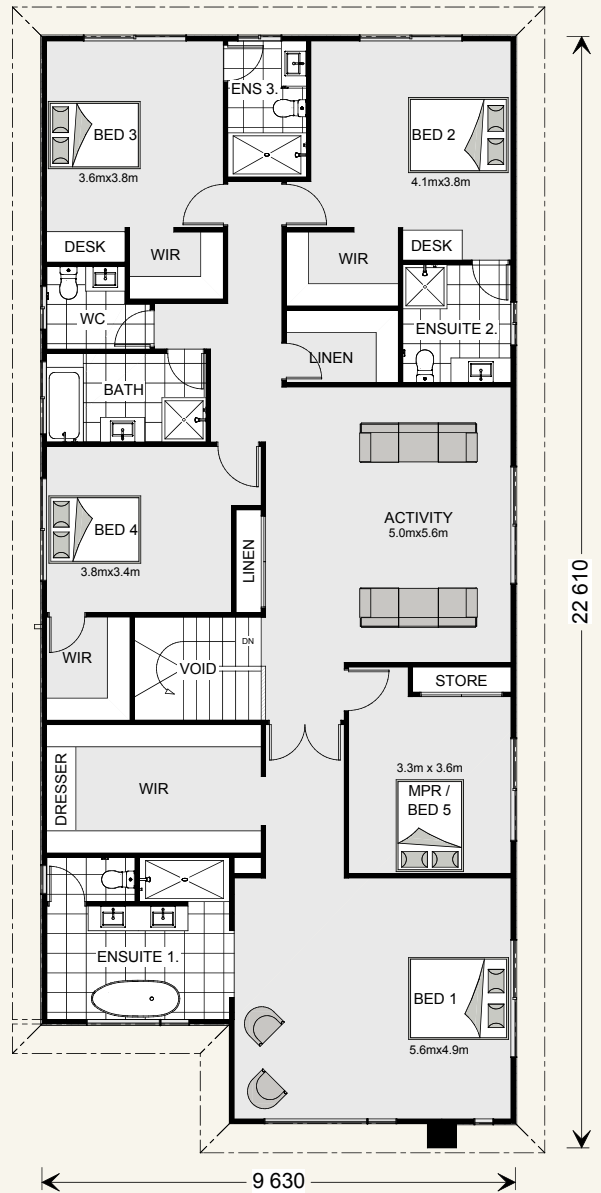

Features:

- + Six bedrooms, five bathrooms
- + Entertainer's kitchen with butler's pantry
- + Spacious open-plan living
- + Games room, formal lounge and study

Get in touch today!
Call 132 789 or visit gjjardner.com.au

G.J. Gardner. HOMES

Manhattan 248.

Suits standard lot width: 12.5m +

Floor sizes - Resort Façade

Living:	193.0 m ²	Portico:	2.9 m ²
Garage:	37.5 m ²	Void:	5.9 m ²
Alfresco:	9.0 m ²	Total:	248.3 m²

Manhattan 275.

Suits standard lot width: 12.5m +

Floor sizes - Resort Façade

Living:	217.3 m ²	Portico:	3.2 m ²
Garage:	37.1 m ²	Void:	6.0 m ²
Alfresco:	11.2 m ²	Total:	274.8 m²

Manhattan 318.

Suits standard lot width: 12.5m +

Floor sizes - Resort Façade

Living:	259.8 m ²	Portico:	3.7 m ²
Garage:	35.8 m ²	Void:	6.5 m ²
Alfresco:	11.7 m ²	Total:	317.5 m²

Manhattan 440.

Suits standard lot width: 14m +

Floor sizes - Resort Façade

Living:	376.6 m ²	Porch:	5.8 m ²
Garage:	37.1 m ²	Void:	5.5 m ²
Alfresco:	15.2 m ²	Total:	440.2 m²