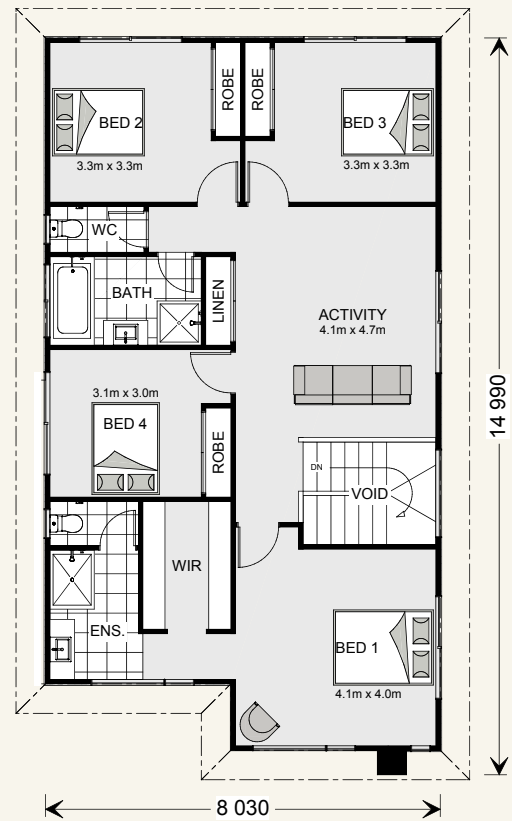

Features:

- + Six bedrooms, five bathrooms
- + Entertainer's kitchen with butler's pantry
- + Spacious open-plan living
- + Games room, formal lounge and study

Get in touch today!
Call 132 789 or visit gjjardner.com.au

G.J. Gardner. HOMES

Manhattan 248.

Suits standard lot width: 12.5m +

Floor sizes - Resort Façade

Living:	193.0 m ²	Portico:	2.9 m ²
Garage:	37.5 m ²	Void:	5.9 m ²
Alfresco:	9.0 m ²	Total:	248.3 m²

Manhattan 275.

Suits standard lot width: 12.5m +

Floor sizes - Resort Façade

Living:	217.3 m ²	Portico:	3.2 m ²
Garage:	37.1 m ²	Void:	6.0 m ²
Alfresco:	11.2 m ²	Total:	274.8 m²

Manhattan 318.

Suits standard lot width: 12.5m +

Floor sizes - Resort Façade

Living:	259.8 m ²	Portico:	3.7 m ²
Garage:	35.8 m ²	Void:	6.5 m ²
Alfresco:	11.7 m ²	Total:	317.5 m²

Manhattan 440.

Suits standard lot width: 14m +

Floor sizes - Resort Façade

Living:	376.6 m ²	Porch:	5.8 m ²
Garage:	37.1 m ²	Void:	5.5 m ²
Alfresco:	15.2 m ²	Total:	440.2 m²