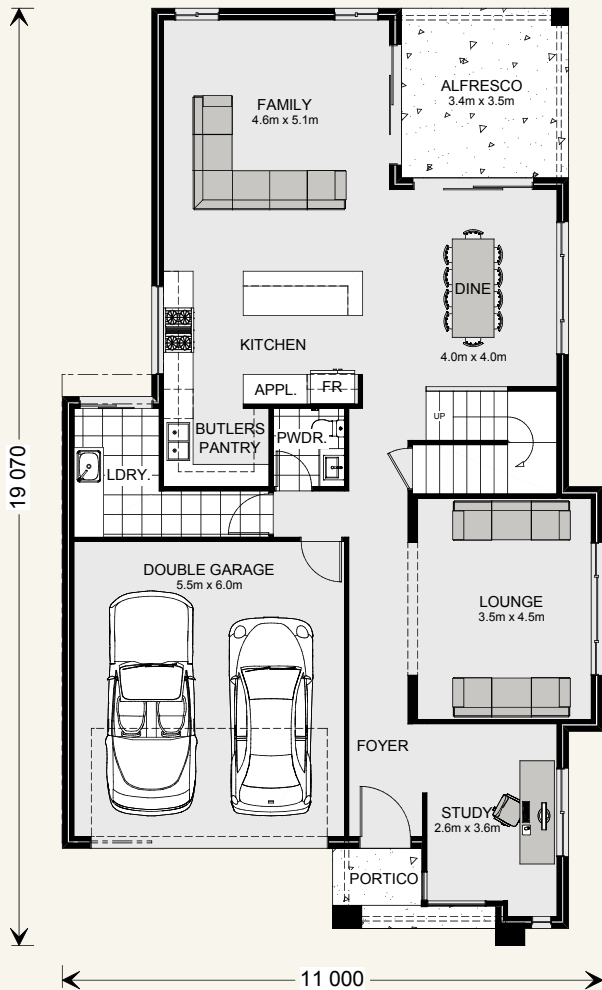

Features:

- + Six bedrooms, five bathrooms
- + Entertainer's kitchen with butler's pantry
- + Spacious open-plan living
- + Games room, formal lounge and study

Get in touch today!
Call 132 789 or visit gjjardner.com.au

G.J. Gardner. HOMES

Manhattan 248.

Suits standard lot width: 12.5m +

Floor sizes - Resort Façade

Living:	193.0 m ²	Portico:	2.9 m ²
Garage:	37.5 m ²	Void:	5.9 m ²
Alfresco:	9.0 m ²	Total:	248.3 m²

Manhattan 275.

Suits standard lot width: 12.5m +

Floor sizes - Resort Façade

Living:	217.3 m ²	Portico:	3.2 m ²
Garage:	37.1 m ²	Void:	6.0 m ²
Alfresco:	11.2 m ²	Total:	274.8 m²

Manhattan 318.

Suits standard lot width: 12.5m +

Floor sizes - Resort Façade

Living:	259.8 m ²	Portico:	3.7 m ²
Garage:	35.8 m ²	Void:	6.5 m ²
Alfresco:	11.7 m ²	Total:	317.5 m²

Manhattan 440.

Suits standard lot width: 14m +

Floor sizes - Resort Façade

Living:	376.6 m ²	Porch:	5.8 m ²
Garage:	37.1 m ²	Void:	5.5 m ²
Alfresco:	15.2 m ²	Total:	440.2 m²