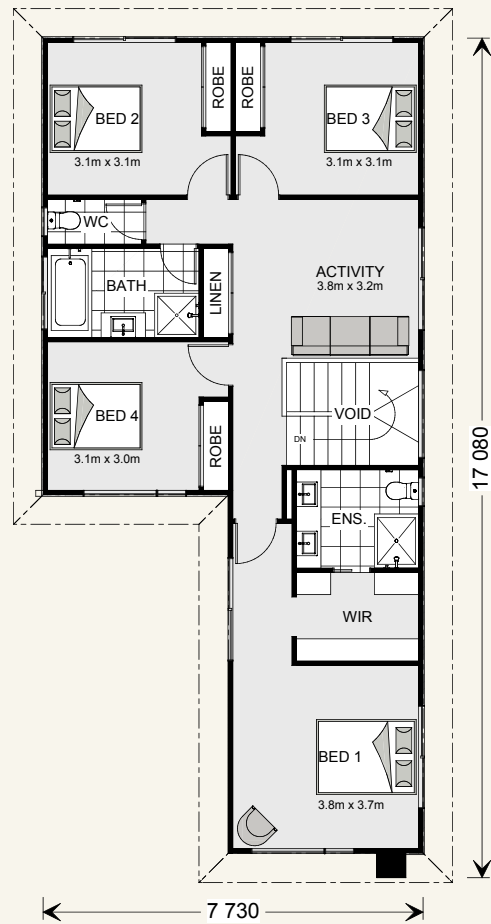

Features:

- + Six bedrooms, five bathrooms
- + Entertainer's kitchen with butler's pantry
- + Spacious open-plan living
- + Games room, formal lounge and study

Get in touch today!
Call 132 789 or visit gjjardner.com.au

G.J. Gardner. HOMES

Manhattan 248.

Suits standard lot width: 12.5m +

Floor sizes - Resort Façade

Living:	193.0 m ²	Portico:	2.9 m ²
Garage:	37.5 m ²	Void:	5.9 m ²
Alfresco:	9.0 m ²	Total:	248.3 m²

Manhattan 275.

Suits standard lot width: 12.5m +

Floor sizes - Resort Façade

Living:	217.3 m ²	Portico:	3.2 m ²
Garage:	37.1 m ²	Void:	6.0 m ²
Alfresco:	11.2 m ²	Total:	274.8 m²

Manhattan 318.

Suits standard lot width: 12.5m +

Floor sizes - Resort Façade

Living:	259.8 m ²	Portico:	3.7 m ²
Garage:	35.8 m ²	Void:	6.5 m ²
Alfresco:	11.7 m ²	Total:	317.5 m²

Manhattan 440.

Suits standard lot width: 14m +

Floor sizes - Resort Façade

Living:	376.6 m ²	Porch:	5.8 m ²
Garage:	37.1 m ²	Void:	5.5 m ²
Alfresco:	15.2 m ²	Total:	440.2 m²