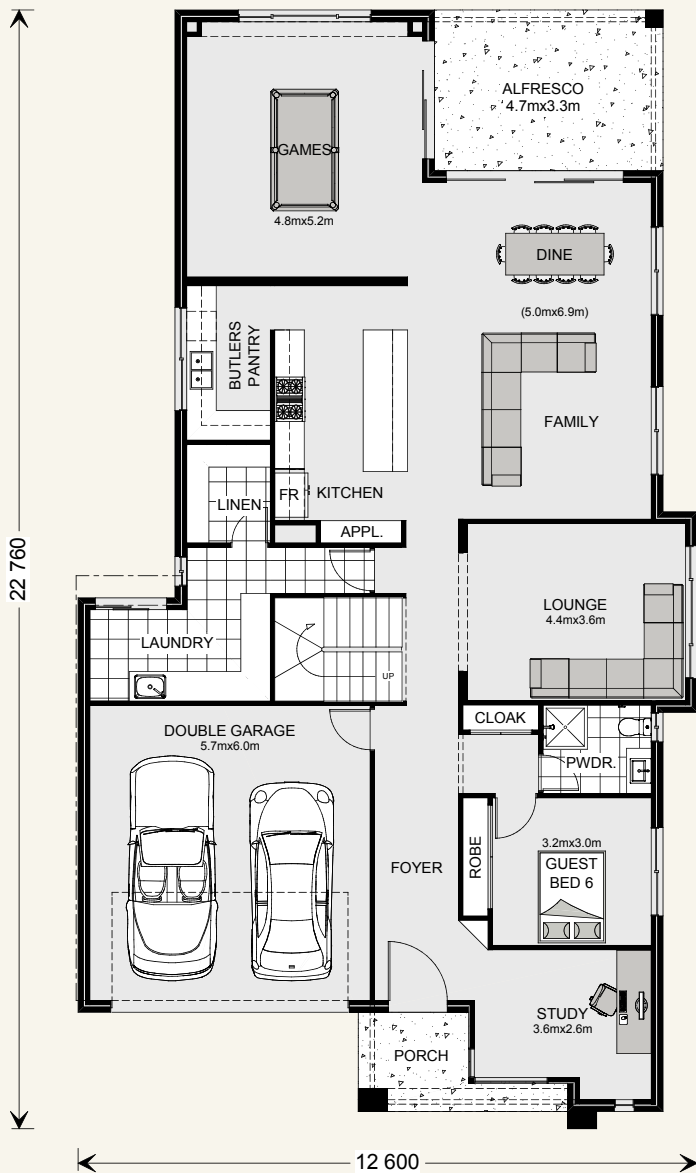

The Manhattan.

Your trusted local.

G.J. Gardner. **HOMES**

Allow yourself to imagine the lifestyle you've always wanted, in the home you deserve!

With six bedrooms, five bathrooms and a whole lot of living space, the Manhattan is the ultimate large family home. On the ground floor, spacious, open-plan living flows effortlessly from the front entry to the rear covered alfresco. With a stylish kitchen and butler's pantry, formal lounge, a games room, a study and an ensuited guest room, this level offers endless options for relaxing or entertaining. Upstairs are five bedrooms, four bathrooms and a separate activity room.

G.J. Gardner. HOMES

Manhattan 248.

Suits standard lot width: 12.5m +

Floor sizes - Resort Façade

Living:	193.0 m ²	Portico:	2.9 m ²
Garage:	37.5 m ²	Void:	5.9 m ²
Alfresco:	9.0 m ²	Total:	248.3 m²

Manhattan 275.

Suits standard lot width: 12.5m +

Floor sizes - Resort Façade

Living:	217.3 m ²	Portico:	3.2 m ²
Garage:	37.1 m ²	Void:	6.0 m ²
Alfresco:	11.2 m ²	Total:	274.8 m²

Manhattan 318.

Suits standard lot width: 12.5m +

Floor sizes - Resort Façade

Living:	259.8 m ²	Portico:	3.7 m ²
Garage:	35.8 m ²	Void:	6.5 m ²
Alfresco:	11.7 m ²	Total:	317.5 m²

Manhattan 440.

Suits standard lot width: 14m +

Floor sizes - Resort Façade

Living:	376.6 m ²	Porch:	5.8 m ²
Garage:	37.1 m ²	Void:	5.5 m ²
Alfresco:	15.2 m ²	Total:	440.2 m²