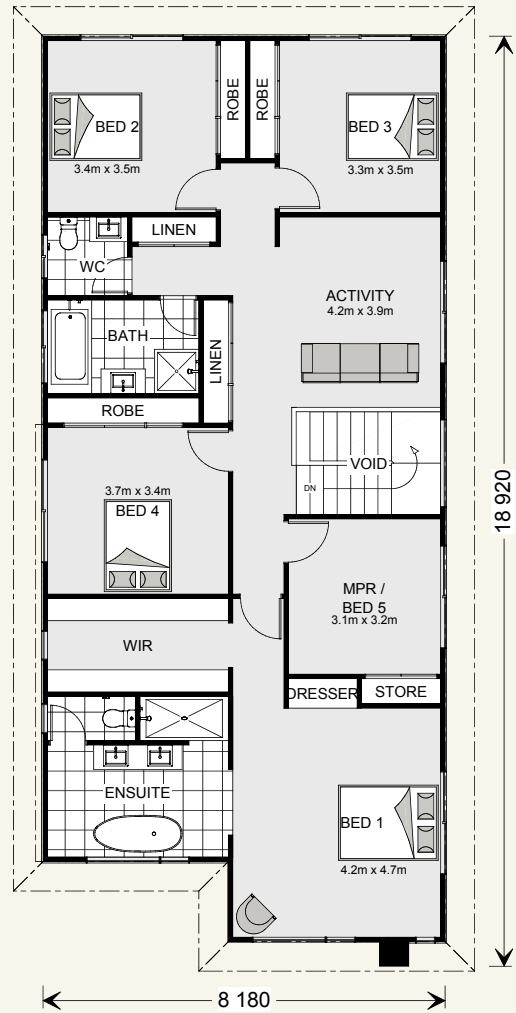

Features:

- + Six bedrooms, five bathrooms
- + Entertainer's kitchen with butler's pantry
- + Spacious open-plan living
- + Games room, formal lounge and study

Get in touch today!
Call 132 789 or visit gjjardner.com.au

G.J. Gardner. HOMES

Manhattan 248.

Suits standard lot width: 12.5m +

Floor sizes - Resort Façade

Living:	193.0 m ²	Portico:	2.9 m ²
Garage:	37.5 m ²	Void:	5.9 m ²
Alfresco:	9.0 m ²	Total:	248.3 m²

Manhattan 275.

Suits standard lot width: 12.5m +

Floor sizes - Resort Façade

Living:	217.3 m ²	Portico:	3.2 m ²
Garage:	37.1 m ²	Void:	6.0 m ²
Alfresco:	11.2 m ²	Total:	274.8 m²

Manhattan 318.

Suits standard lot width: 12.5m +

Floor sizes - Resort Façade

Living:	259.8 m ²	Portico:	3.7 m ²
Garage:	35.8 m ²	Void:	6.5 m ²
Alfresco:	11.7 m ²	Total:	317.5 m²

Manhattan 440.

Suits standard lot width: 14m +

Floor sizes - Resort Façade

Living:	376.6 m ²	Porch:	5.8 m ²
Garage:	37.1 m ²	Void:	5.5 m ²
Alfresco:	15.2 m ²	Total:	440.2 m²